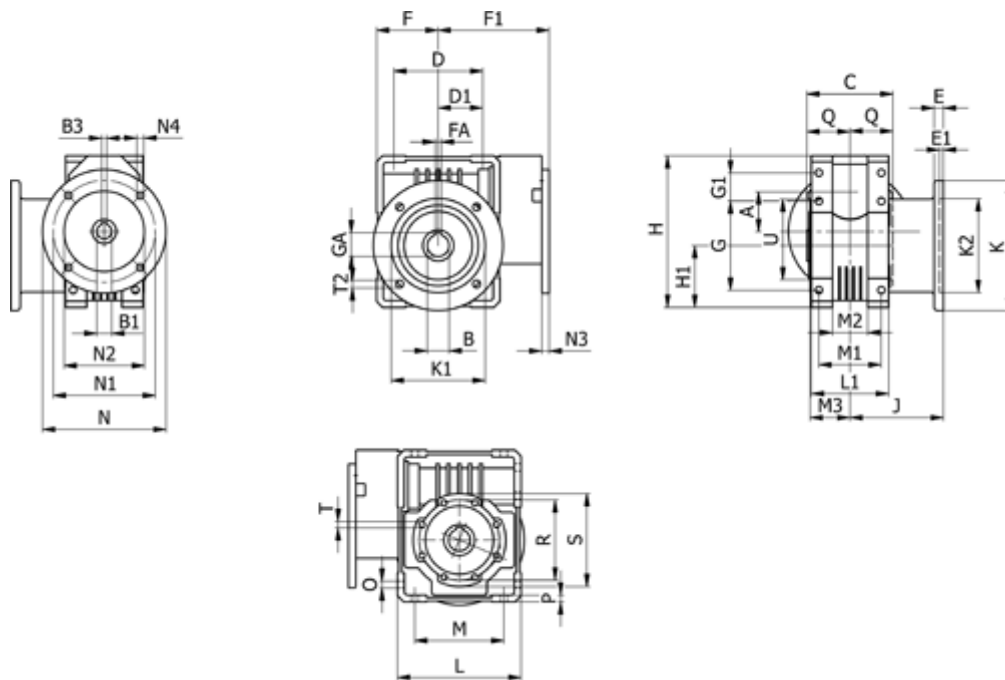

# Data Sheet

Article number: 392111002143010

Description: Worm gear  
WR 110-UF2-21-80B5, without lubrication

## Measures

A = 110.10	E = 20	H = 308.0	M = 126	N4 = M10x15	U = 130
B = 42	E1 = 12	H1 = 125.0	M1 = 165	O = 14.0	
B1 E7 = 19	F = 125	J = 179.5	M2 = 130	P = 14	
B2 = 21.8	F1 = 204	K = 280	M3 = 0	Q = 45	
B3 H9 = 6	FA = 12	K1 = 230	N = 200	R = 165	
C = 155	G = 184	K2 = 170	N1 = 215	S = 200	
D = 174.0	G1 = 58.0	L = 73	N2 = 180	T = M12x19	
D1 = 82.0	GA = 45.3	L1 = 184	N3 = 13.0	T2 = 13.0	